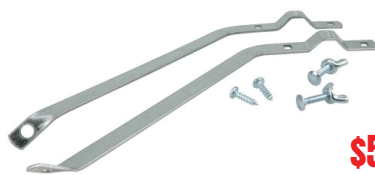

**2026  
SPRING  
SPECIALS**

**BROOMS**

**EXPIRES 5/31/26**

**\$18.25**  
#W7 42032  
**16" STREET BROOM**  
6-1/4" Trim, bass & palmyra blend fill

**\$16.99**  
#ON 42007  
**18" STREET BROOM**  
18" Medium Sweep Floor Brush, Black Tampico Fill

**\$42.99**  
#O8 869HDSU  
**24" STREET BROOM**  
Push Broom, 24 in Sweep Face, Polypropylene Bristle, Wood Handle

**24" PRO-FLEX SWEEPS**  
#W7 44600 **\$44.00**  
Flagged grey polystyrene Border with stiff black Polypropylene center

**\$19.50**  
#W7 25239  
**VORTEC PRO GARAGE BRUSH**  
24" Maroon polypropylene fill

**\$52.75**  
#ON 42049  
**36" STREET BROOM**  
36" Medium Sweep Floor Brush, Black Tampico Center w/ Horsehair Casing, Includes Brace

**\$40.99**  
#W7 42098  
**36" STREET BROOM**  
36" Fine Sweep Floor Brush, Flagged Silver Polystyrene Fill, Includes Brace

**\$5.75**  
#W7 44290  
**HEAVY DUTY STEEL BRACE**  
Attaches to block with wood screws and wraps around handle.